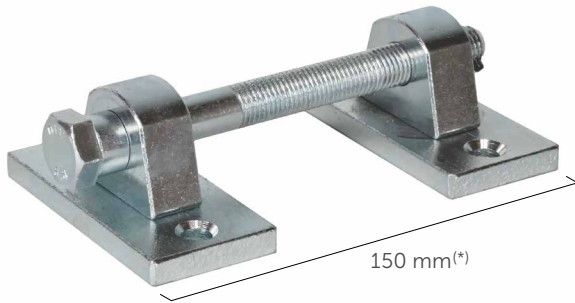

GEKO MINI

SMALL PANEL PULLER

- Compact panel puller for everyday use, suitable for timber frame construction, interior fittings, staircases, and doors and windows
- Full rotation allows GEKO MINI to adapt easily in any direction, even on complex surfaces
- The CRICKET ratchet serves as a handle
- Only one CRICKET is needed to install all the GEKOMINIs required for the project. Must be ordered separately.

(*) Maximum extension capacity.

CODES AND DIMENSIONS

CODE	description	pcs
GEKOMINI	small panel puller	1

COMPLEMENTARY PRODUCTS - ACCESSORIES

CODE	description	pcs
GEKOMINIP	spare plate for GEKOMINI	1

CRICKET 8 SIZES RATCHETING WRENCH

CODE	dimensions/thread [SW/M]	length [mm]	pcs
CRICKET	10/M6 - 13/M8	340	1
	14/(M8) - 17/M10		
	19/M12 - 22/M14		
	24/M16 - 27/M18		

See the product on page 70

POSSIBLE LAYOUT OF SCREWS

HBS Ø8 mm

VGS Ø9 mm

2x countersunk holes Ø10,5 mm