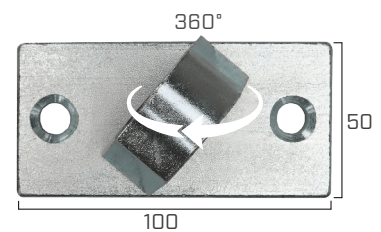

GEKO MINI

SMALL PANEL PULLER

- Compact panel puller for everyday use, suitable for timber frame construction, interior fittings, staircases, and doors and windows
- Full rotation allows GEKO MINI to adapt easily in any direction, even on complex surfaces
- The CRICKET ratchet serves as a handle
- Only one CRICKET is needed to install all the GEKOMINIs required for the project. Must be ordered separately.

(*) Maximum extension capacity.

CODES AND DIMENSIONS

CODE	description	pcs
GEKOMINI	small panel puller	1

COMPLEMENTARY PRODUCTS - ACCESSORIES

CODE	description	pcs
GEKOMINIP	spare plate for GEKOMINI	1

CRICKET 8 SIZES RATCHETING WRENCH

CODE	dimensions/thread [SW/M]	length [mm]	pcs
CRICKET	10/M6 - 13/M8	340	1
	14/(M8) - 17/M10		
	19/M12 - 22/M14		
	24/M16 - 27/M18		

See the product on page 70

POSSIBLE LAYOUT OF SCREWS

HBS Ø8 mm

VGS Ø9 mm

2x countersunk holes Ø10,5 mm